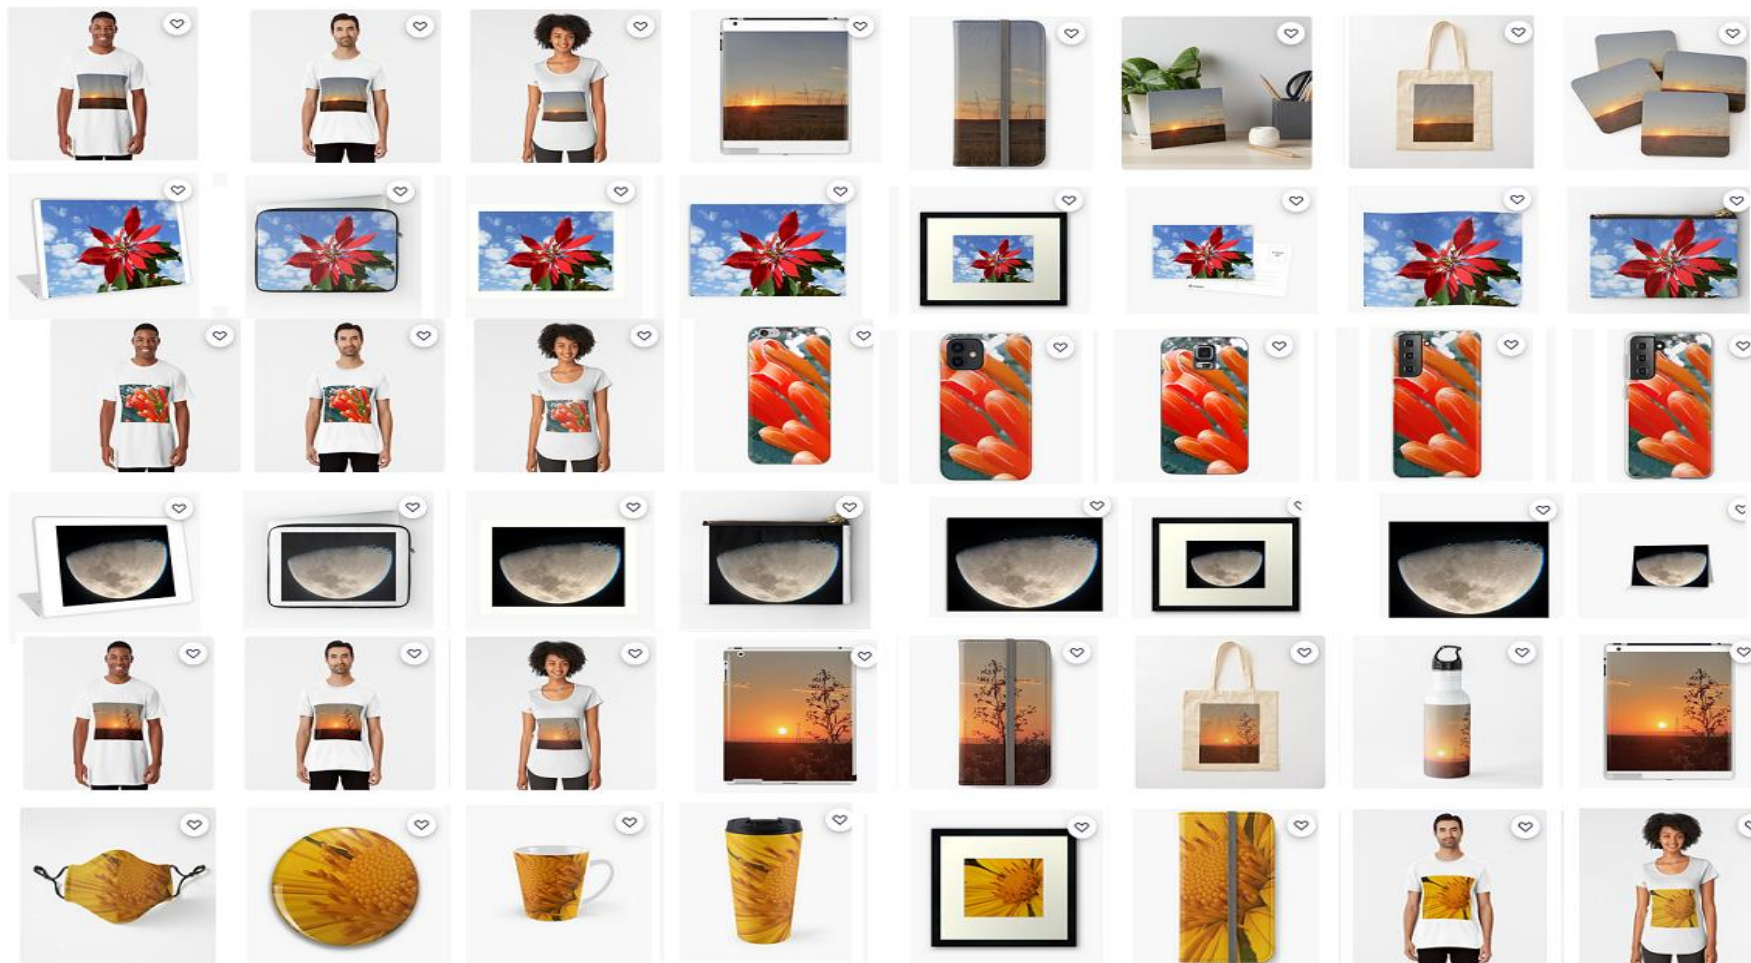

gmgaspar.redbubble.com

my photos, take REDBUBBLE